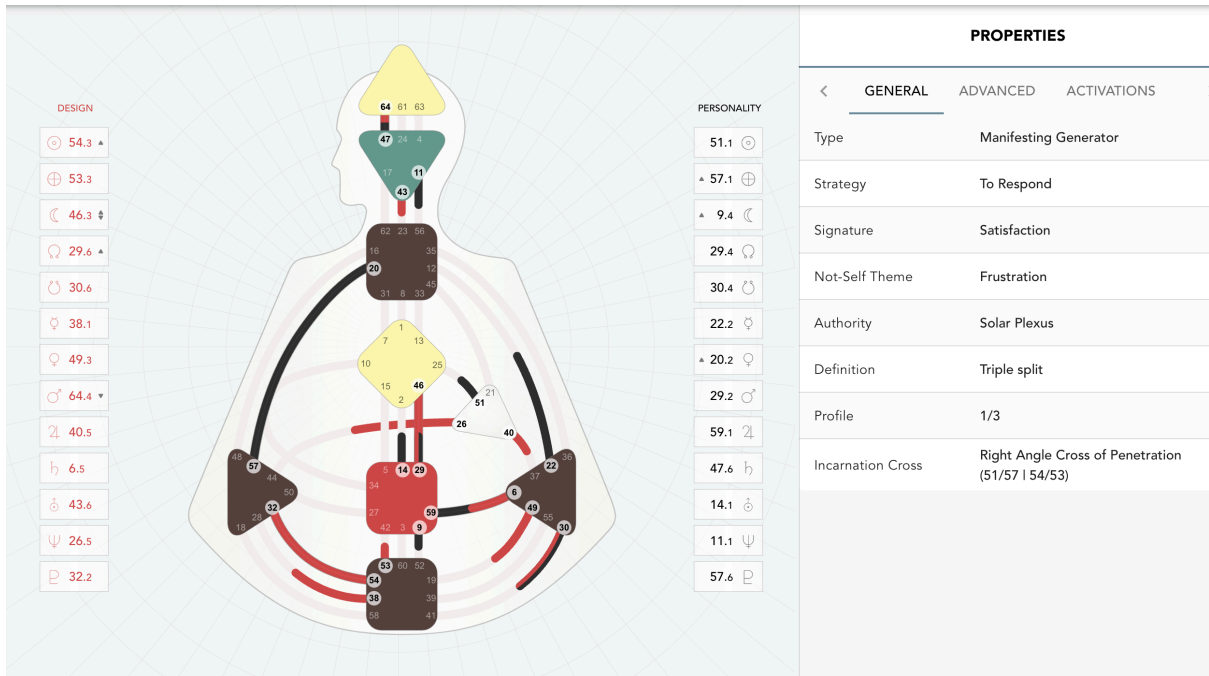

Olivia Burns