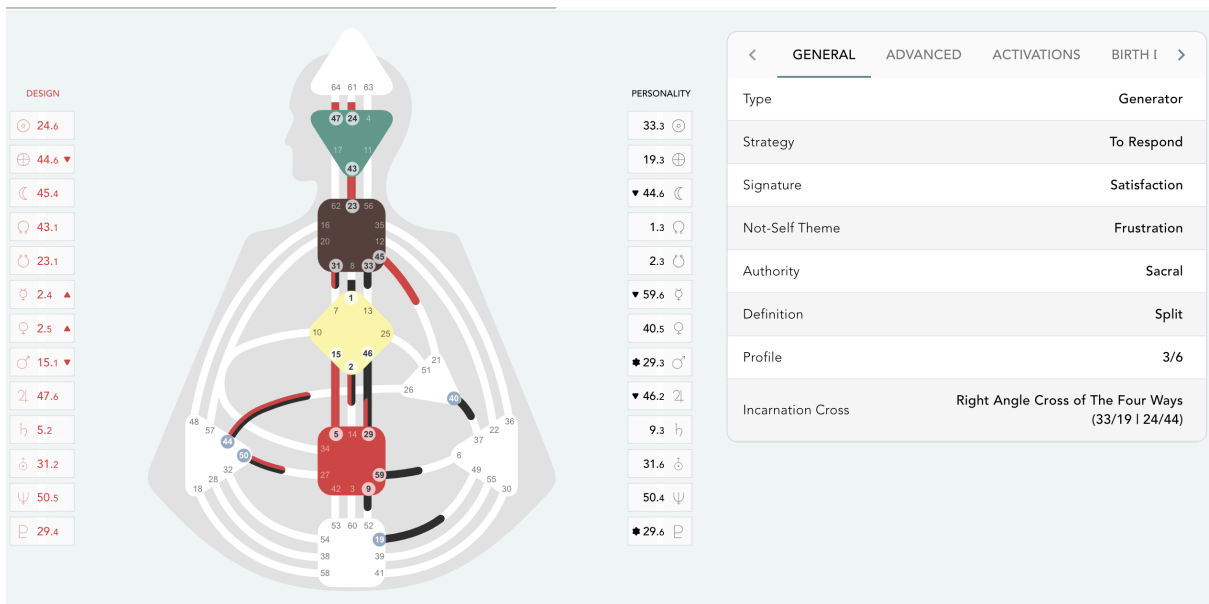

Kit Raines

Patricia "PE" Taylor

Rebecca Raines

Brady Raines

Victor Strafe

Violet Shepard

Max Moore

Kabir