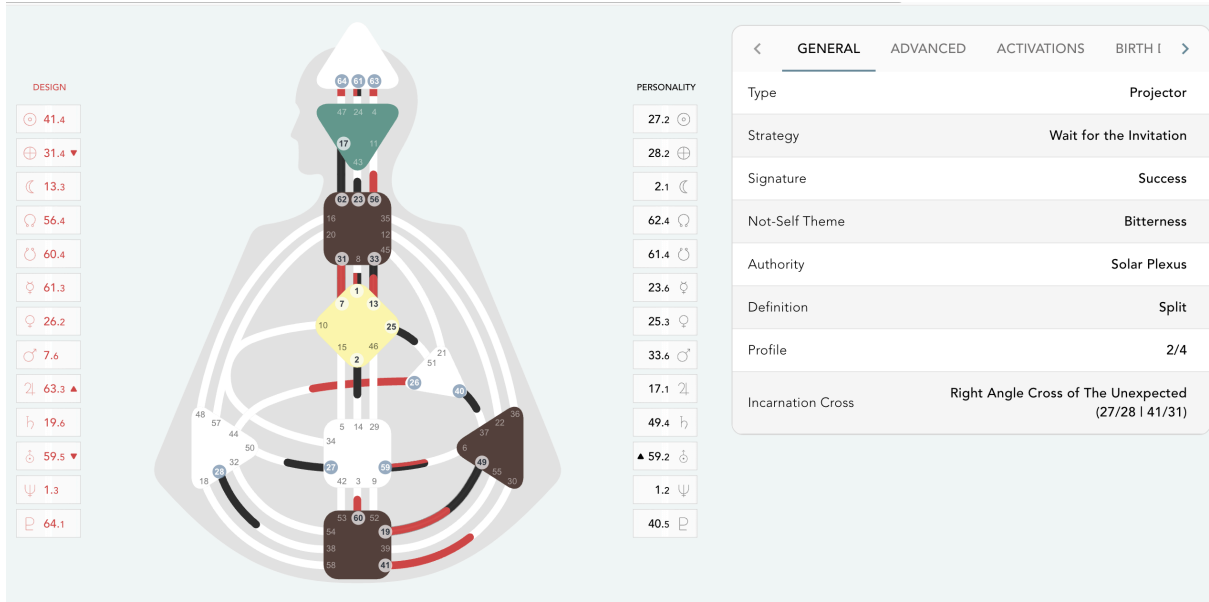

#2 Lethal Lockdown

Hazel Waites