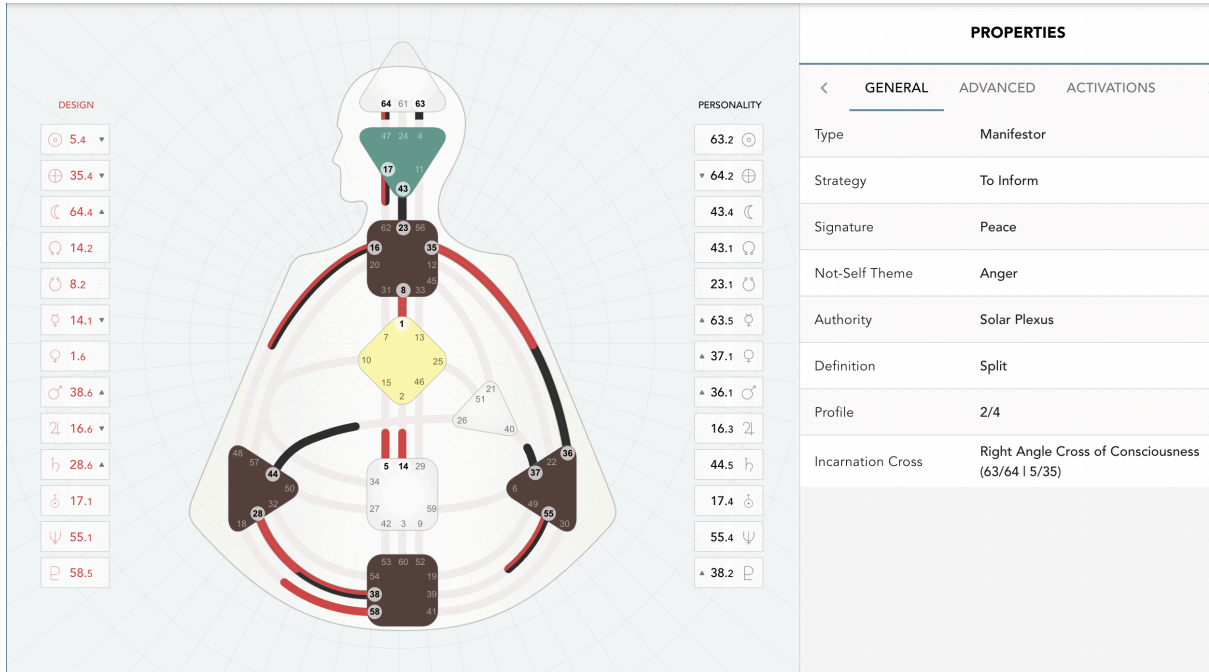

#1 Murder by Manuscript

August Burns