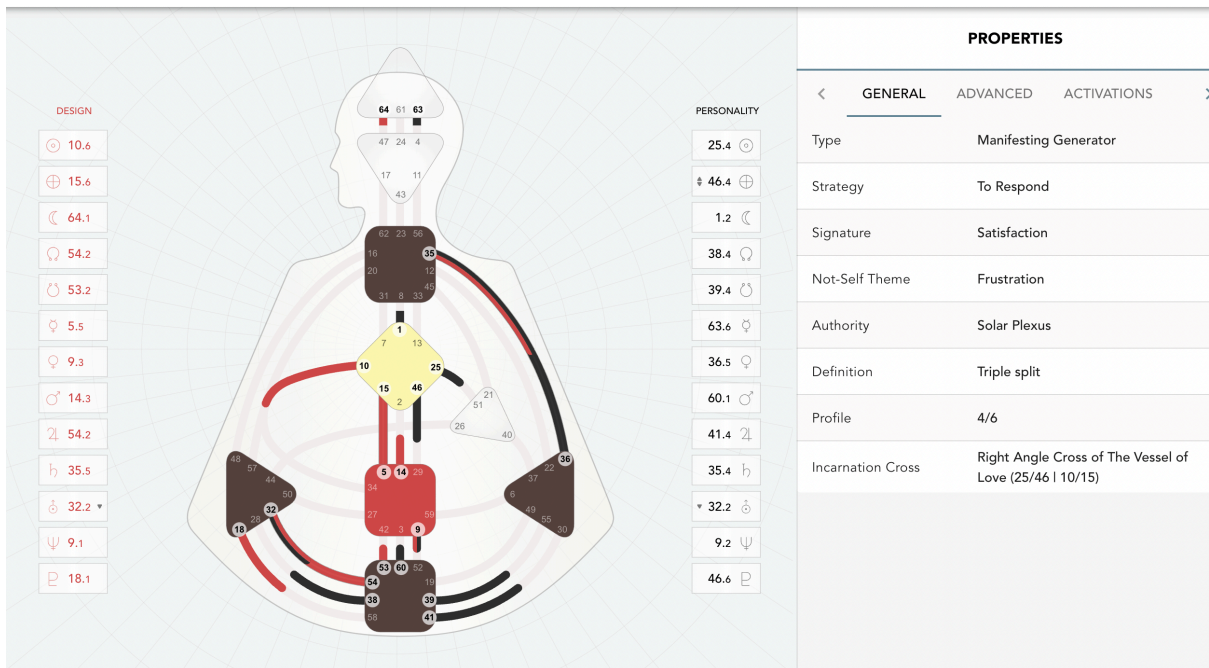

Tommy Burns