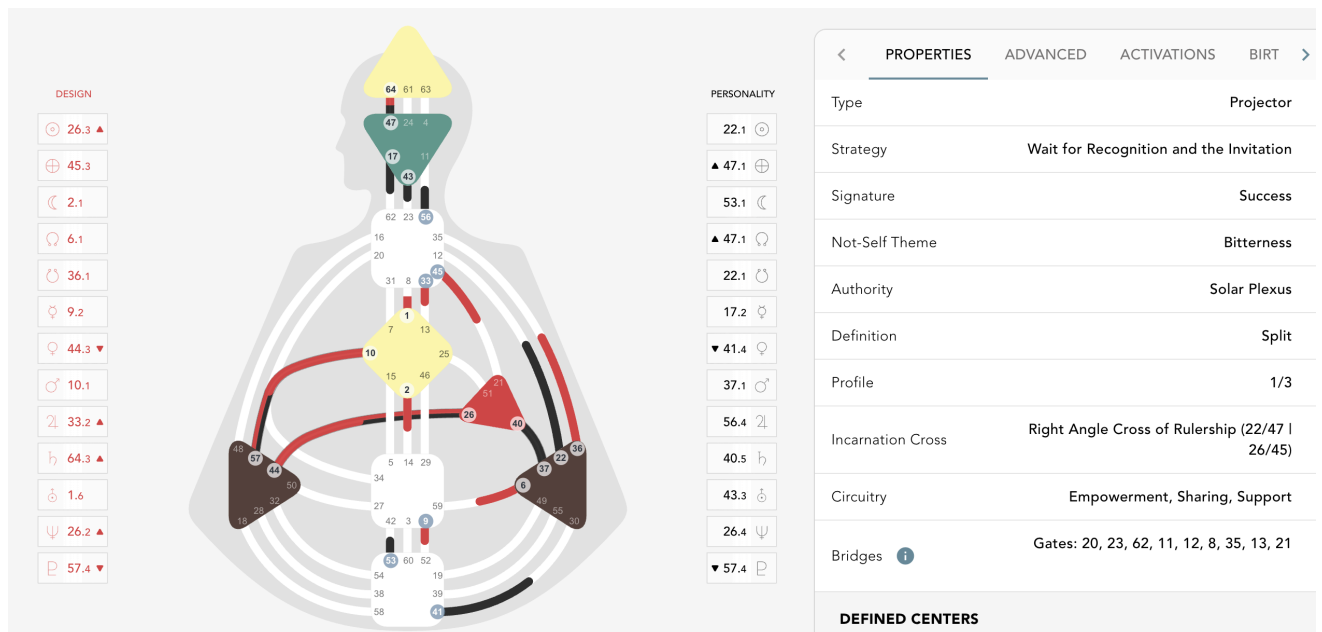

#3 Texas Takedown

Roy Morden

Dale Potter

JD Moss

Carmen Martinez

Clive Rhodes

Bardh Kelmen