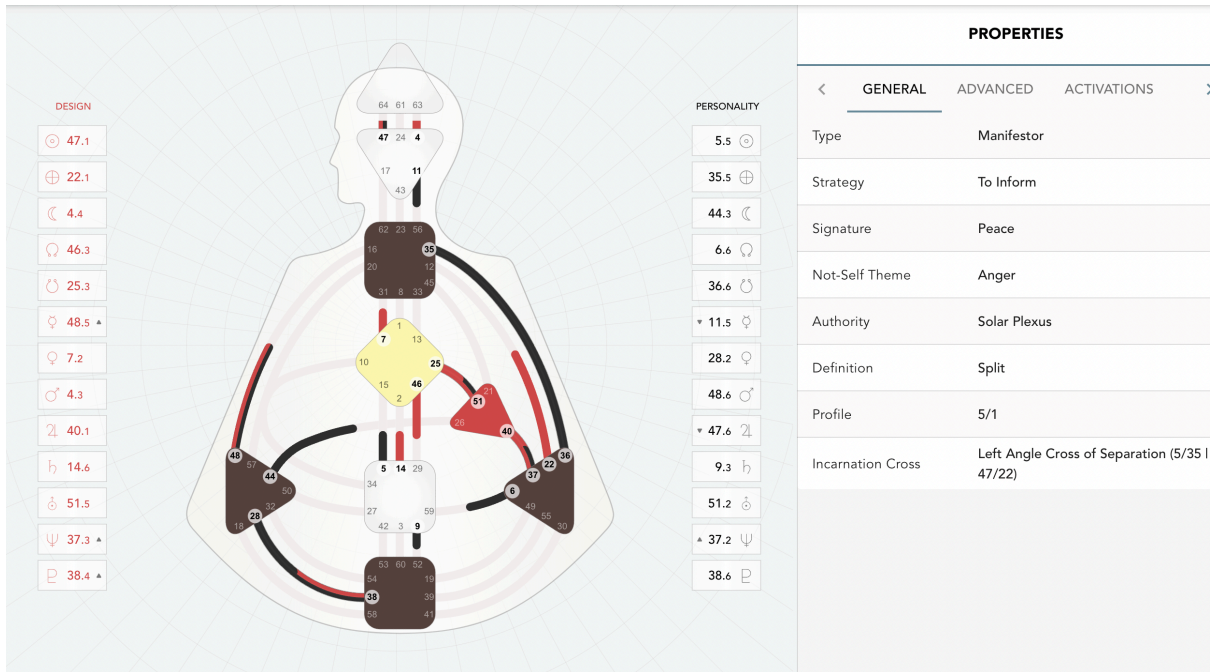

Julia Burns