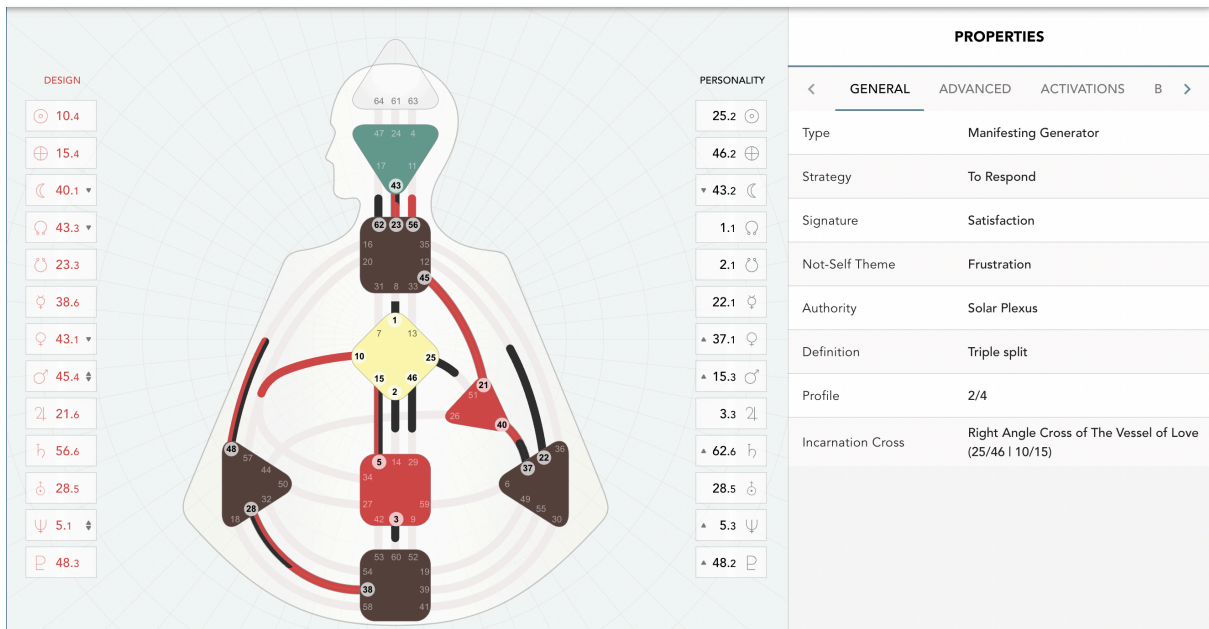

Olivia Burns

Frank Lord