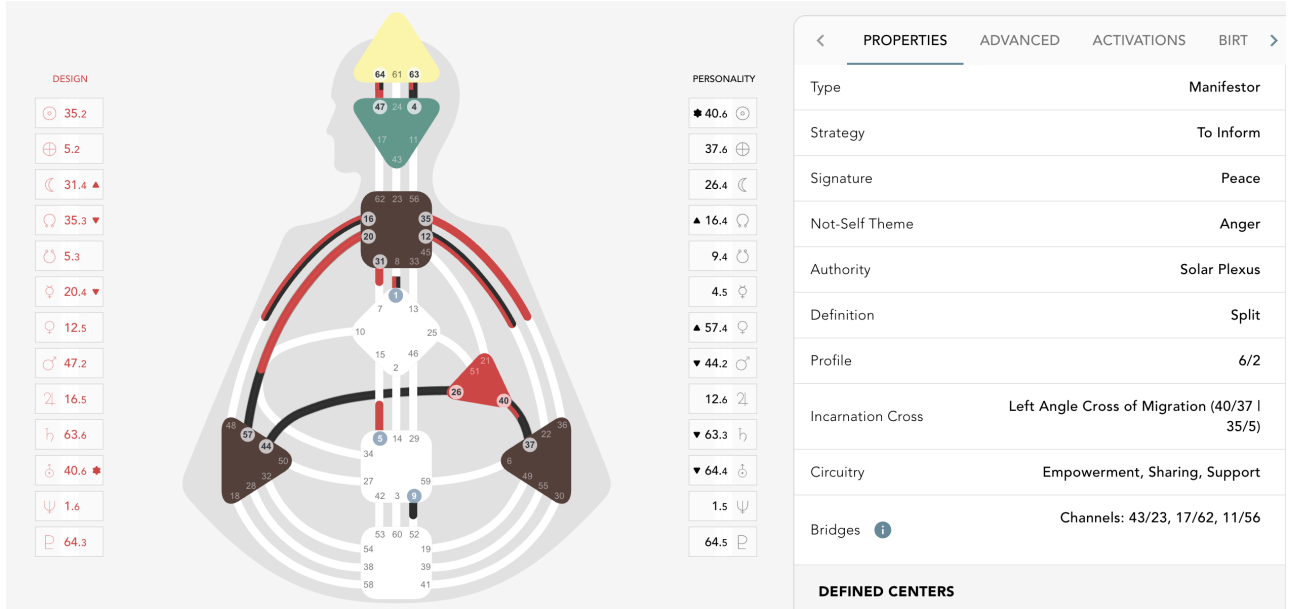

#3 Texas Takedown

Roy Morden

Dale Potter

JD Moss

Carmen Martinez

Clive Rhodes

Bardh Kelmen