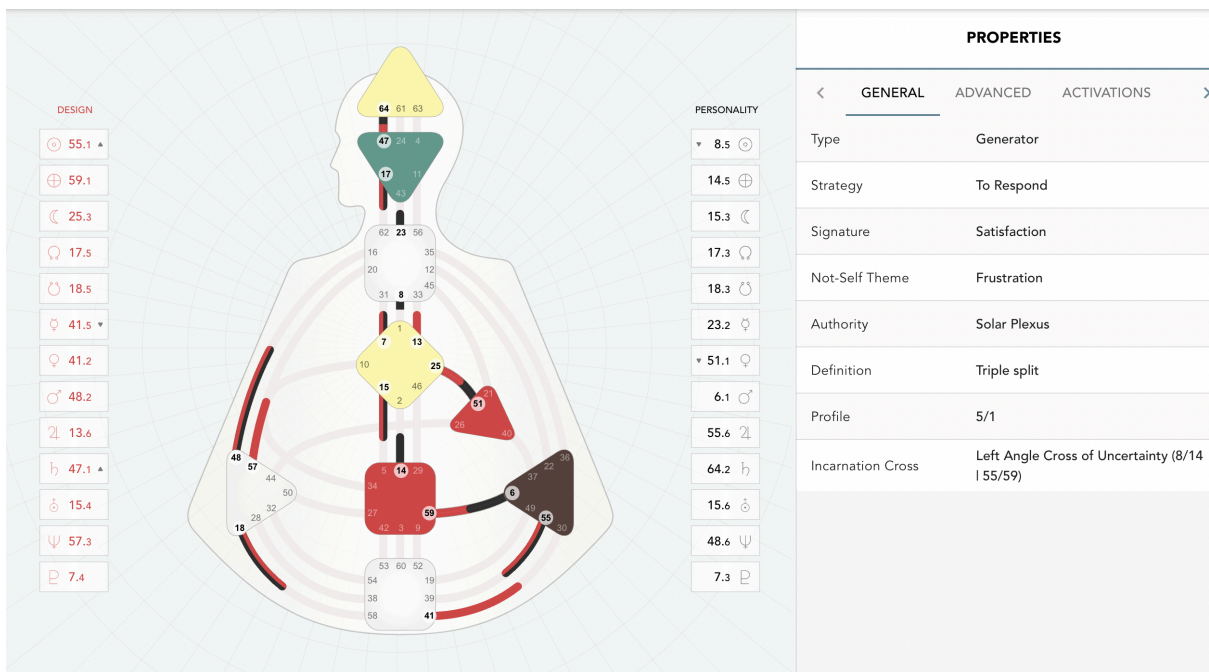

Louise Collins

Karl Kuhn