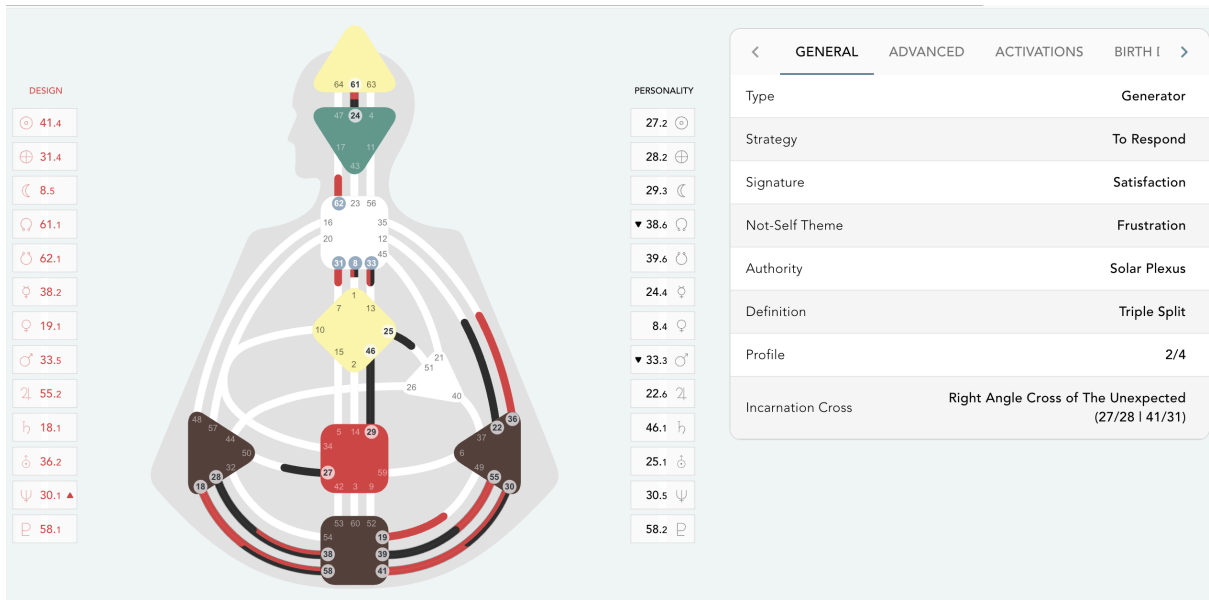

Henry Raines