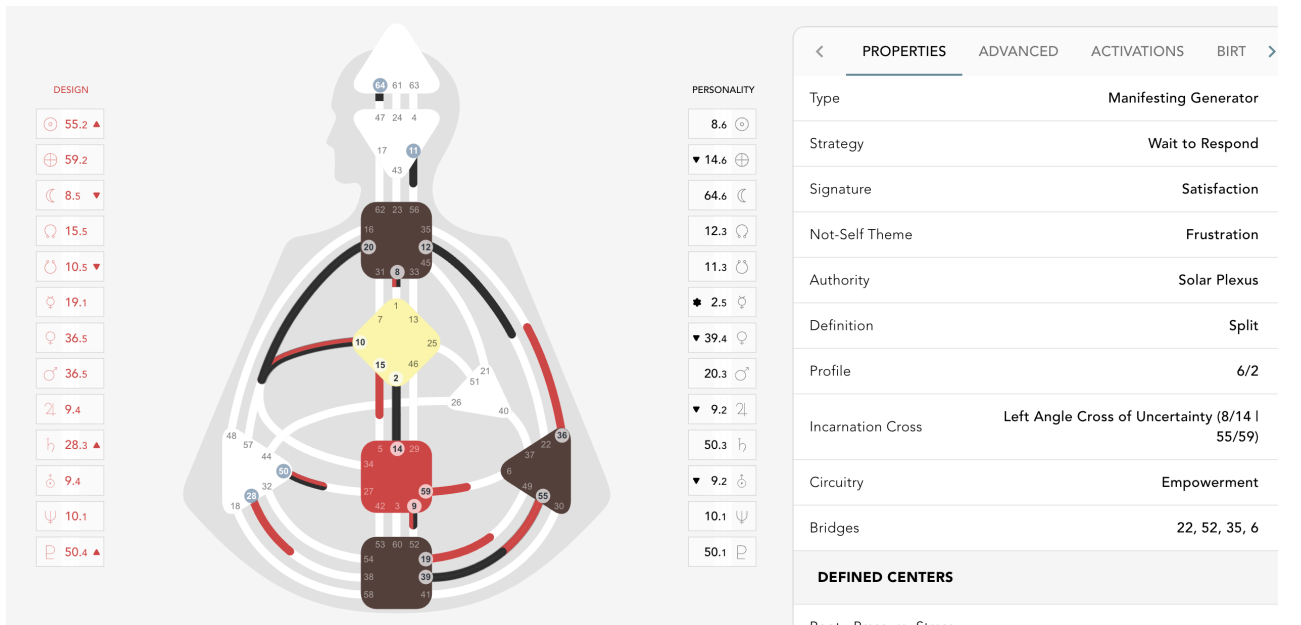

Dale Potter