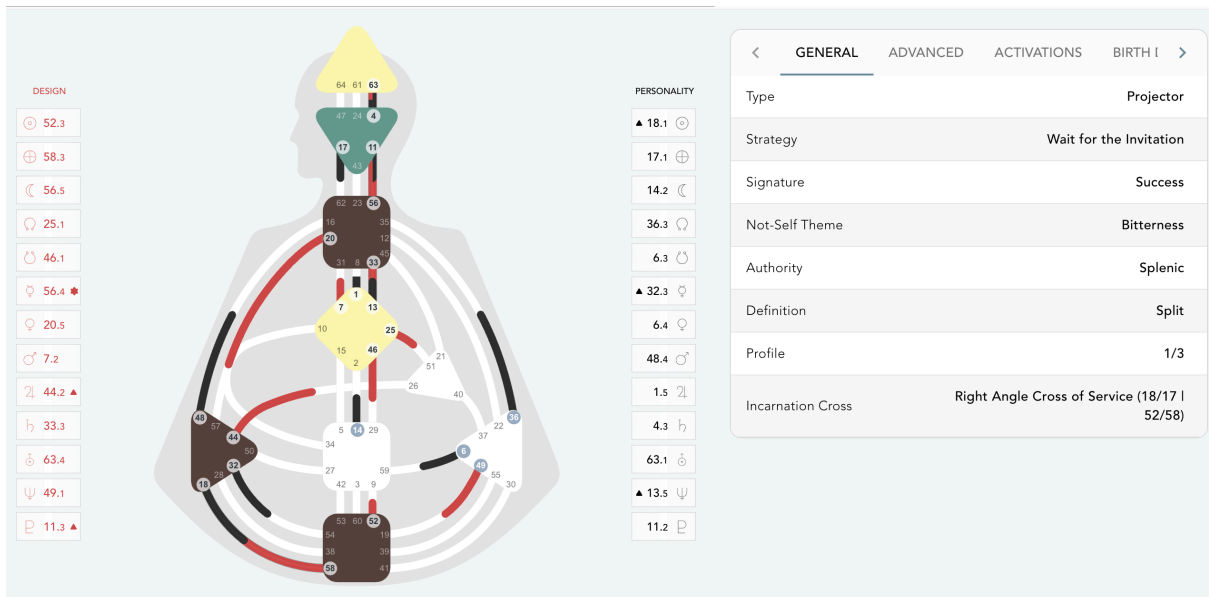

Kit Raines

Patricia "PE" Taylor

Rebecca Raines

Brady Raines

Victor Strafe

Violet Shepard

Max Moore

Kabir