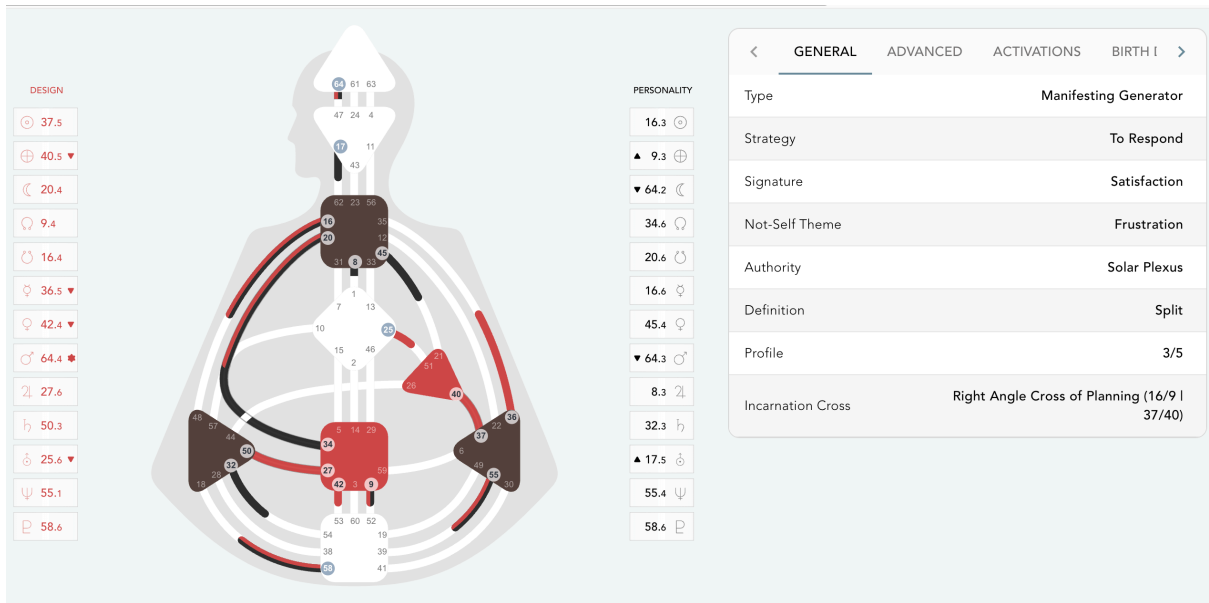

Kit Raines

Patricia "PE" Taylor

Rebecca Raines

Brady Raines

Victor Strafe

Violet Shepard

Max Moore

Kabir