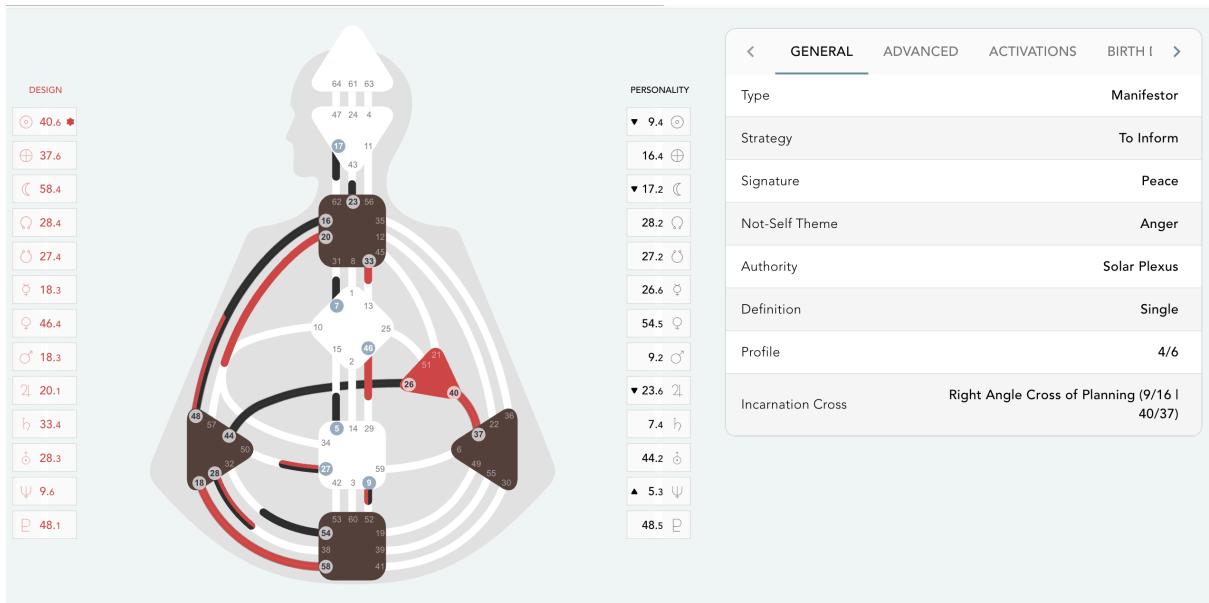

Kit Raines

Patricia "PE" Taylor

Rebecca Raines

Brady Raines

Victor Strafe

Violet Shepard

Max Moore

Kabir