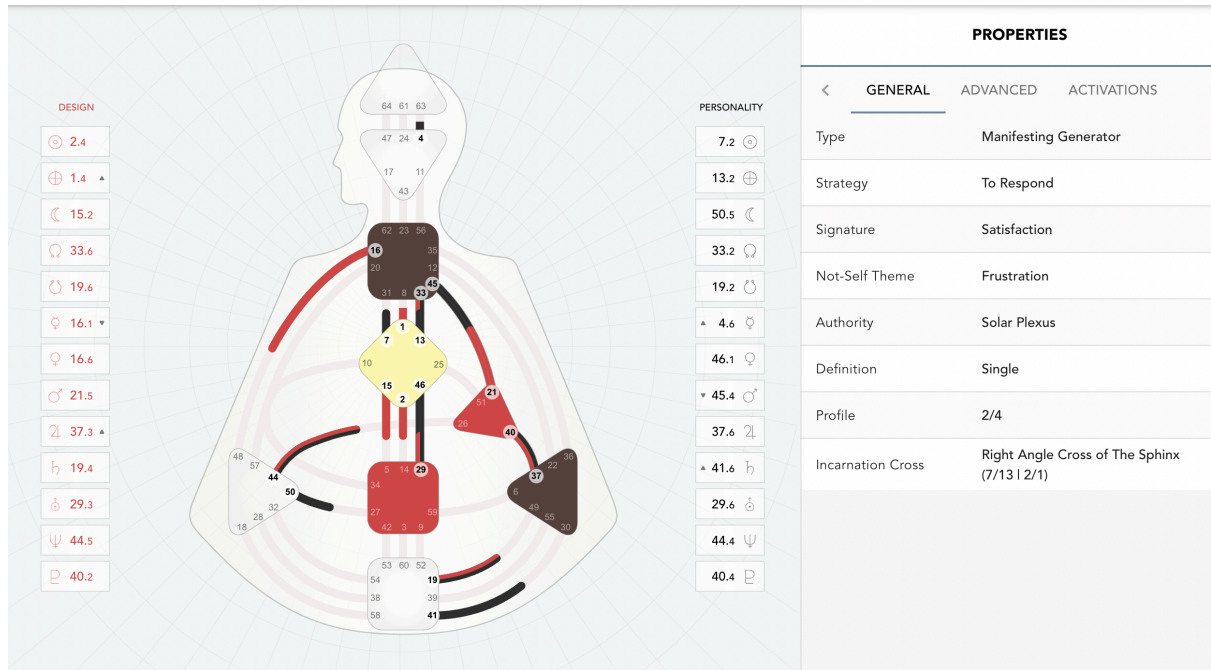

Newlyn Fortis