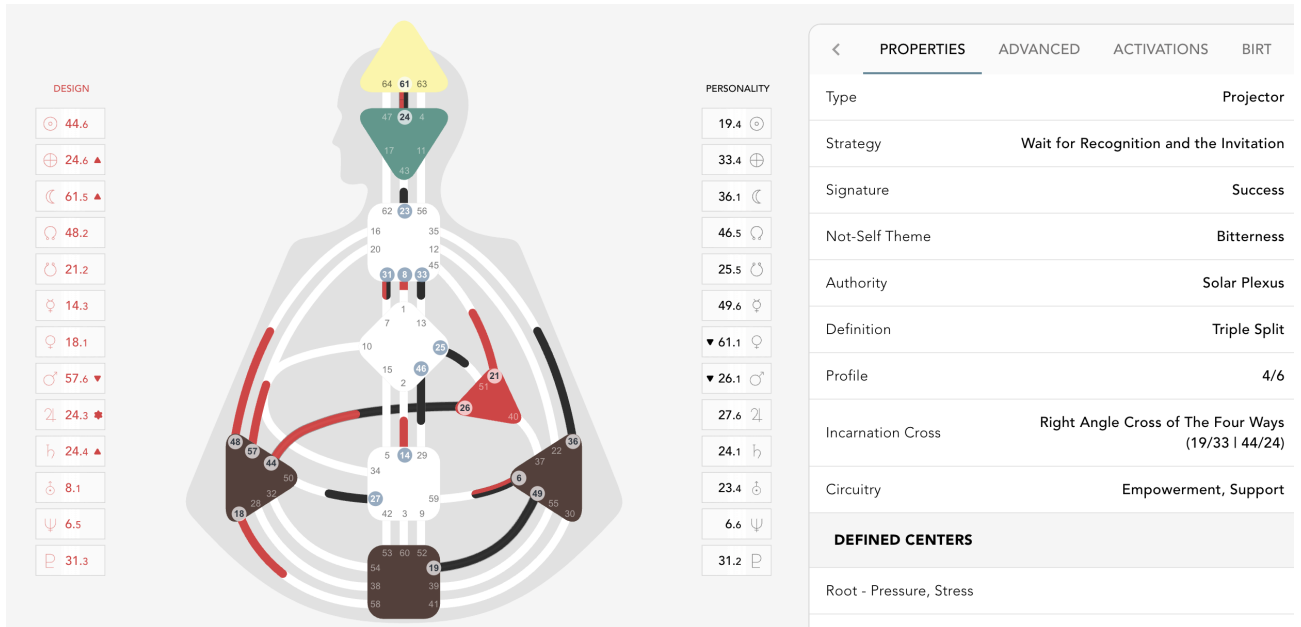

#3 Texas Takedown

Roy Morden