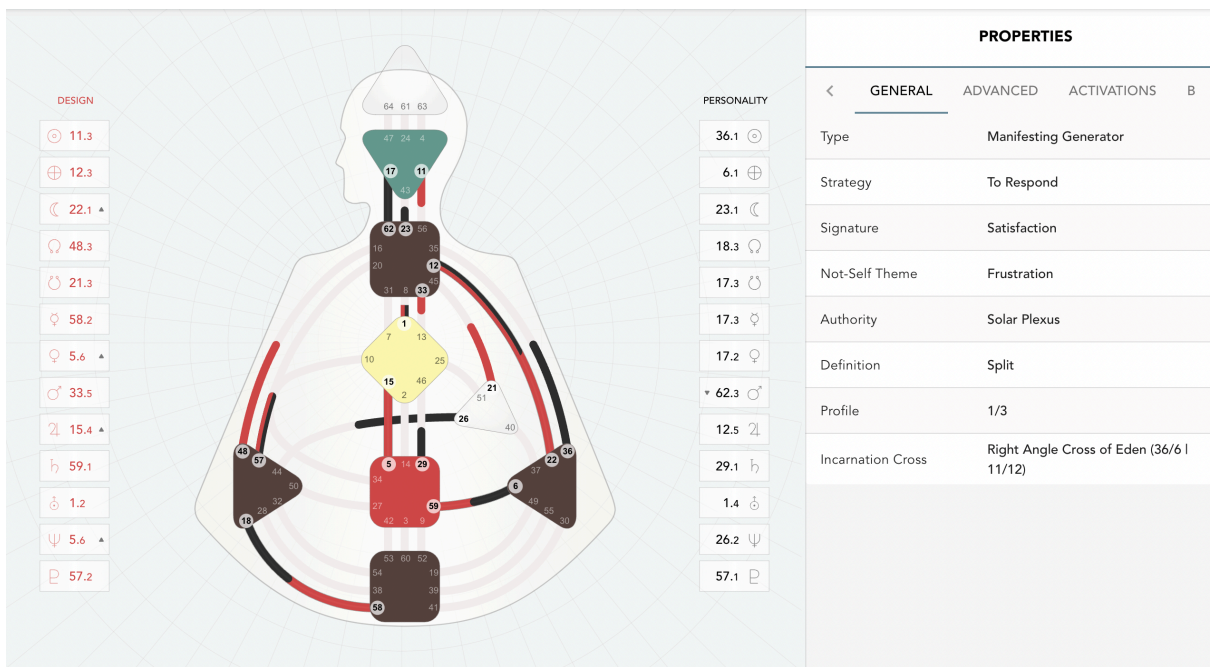

Leland Marshall