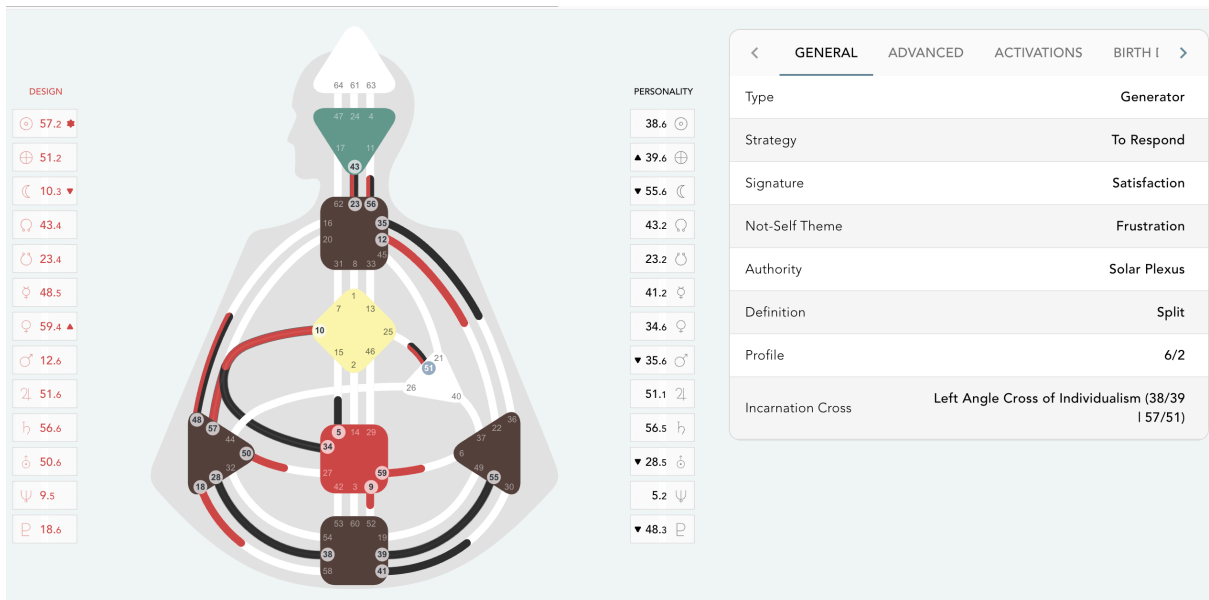

Kit Raines

Patricia "PE" Taylor

Rebecca Raines

Brady Raines

Victor Strafe

Violet Shepard

Max Moore

Kabir