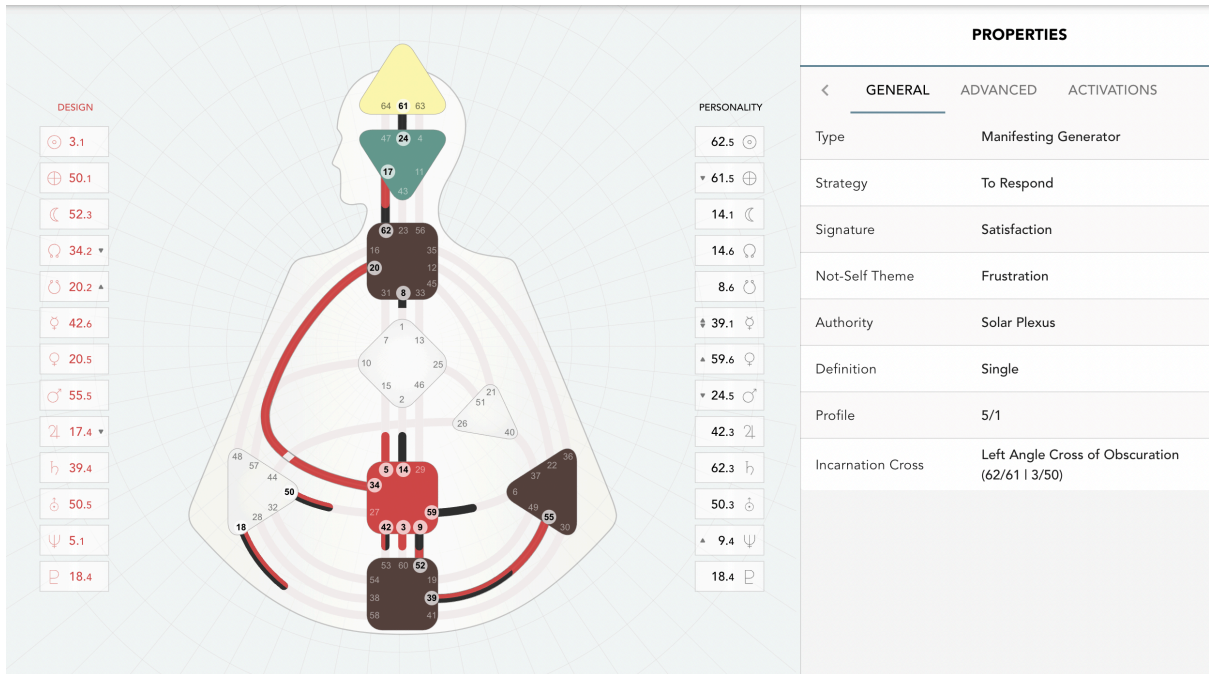

Sarah Payne