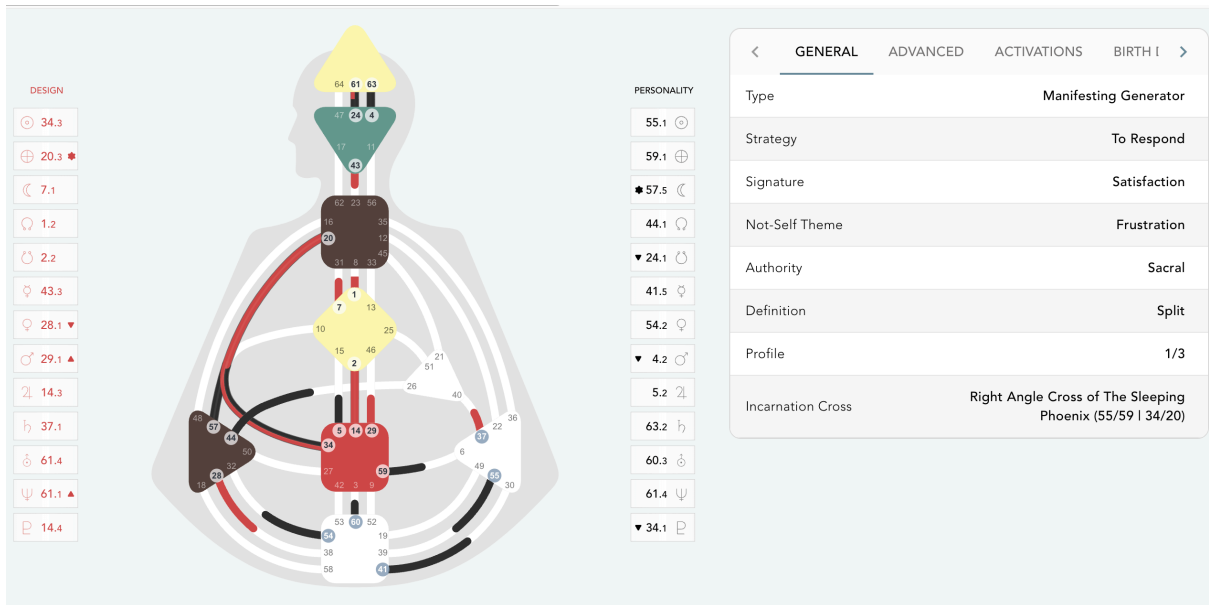

Kit Raines

Patricia "PE" Taylor

Rebecca Raines

Brady Raines

Victor Strafe

Violet Shepard

Max Moore

Kabir