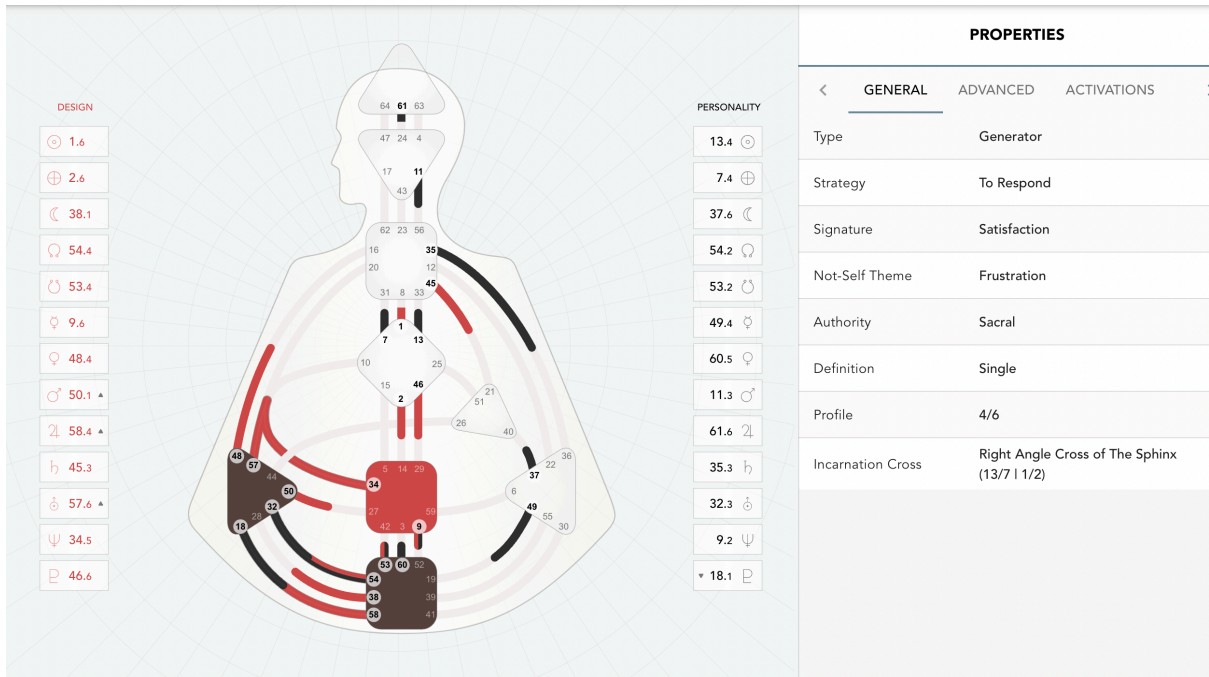

Louise Collins