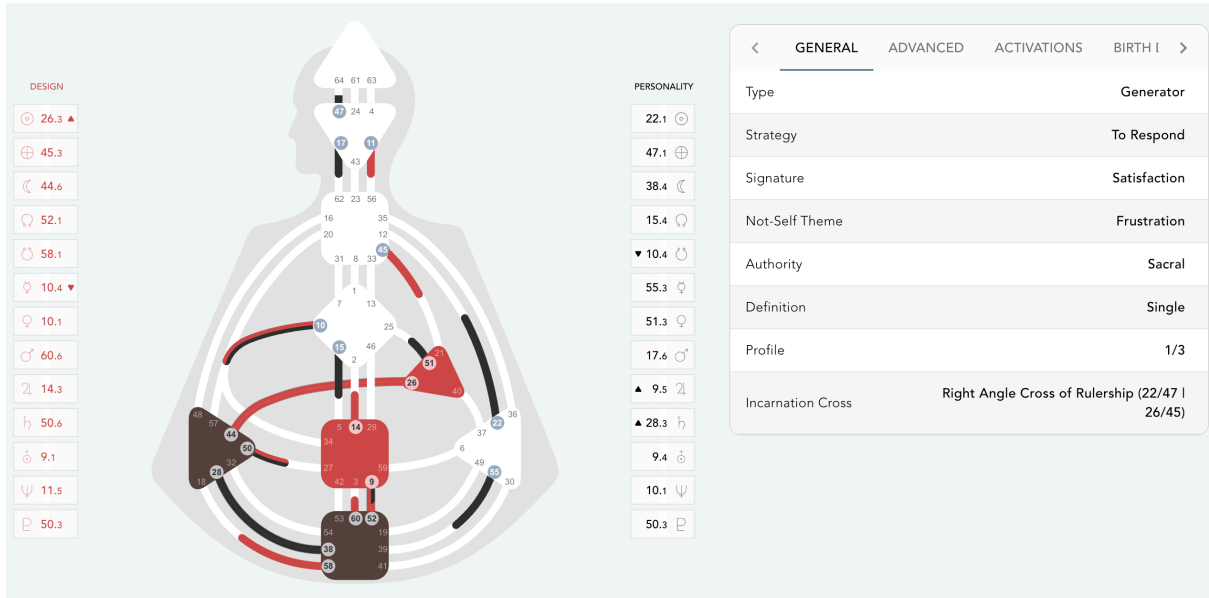

Rebecca Raines