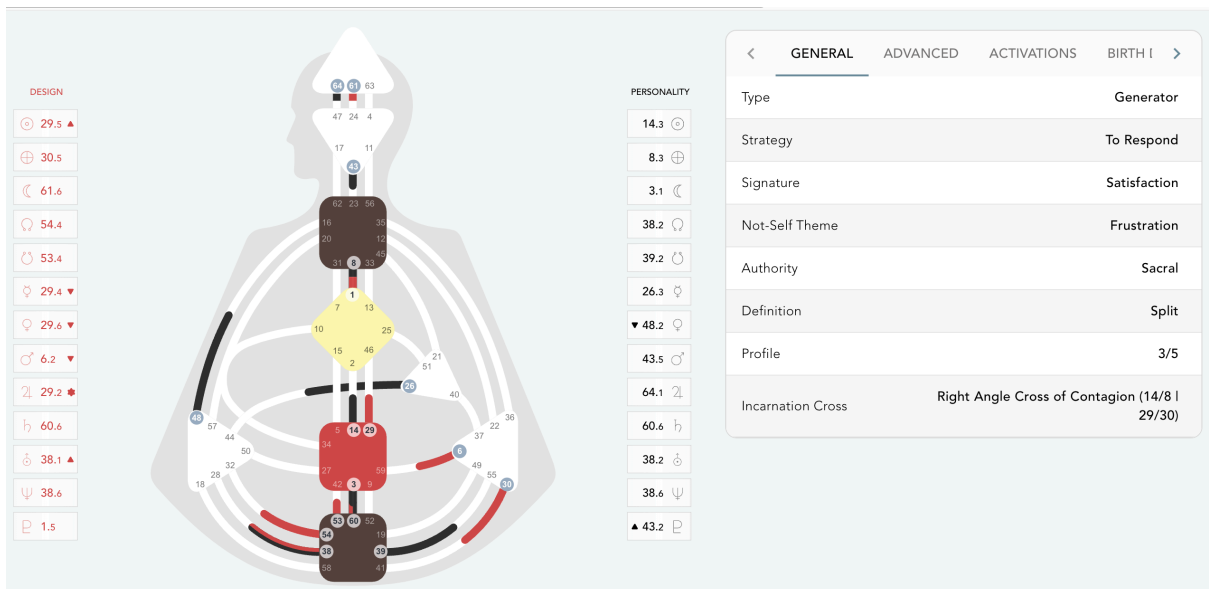

Patricia "PE" Taylor