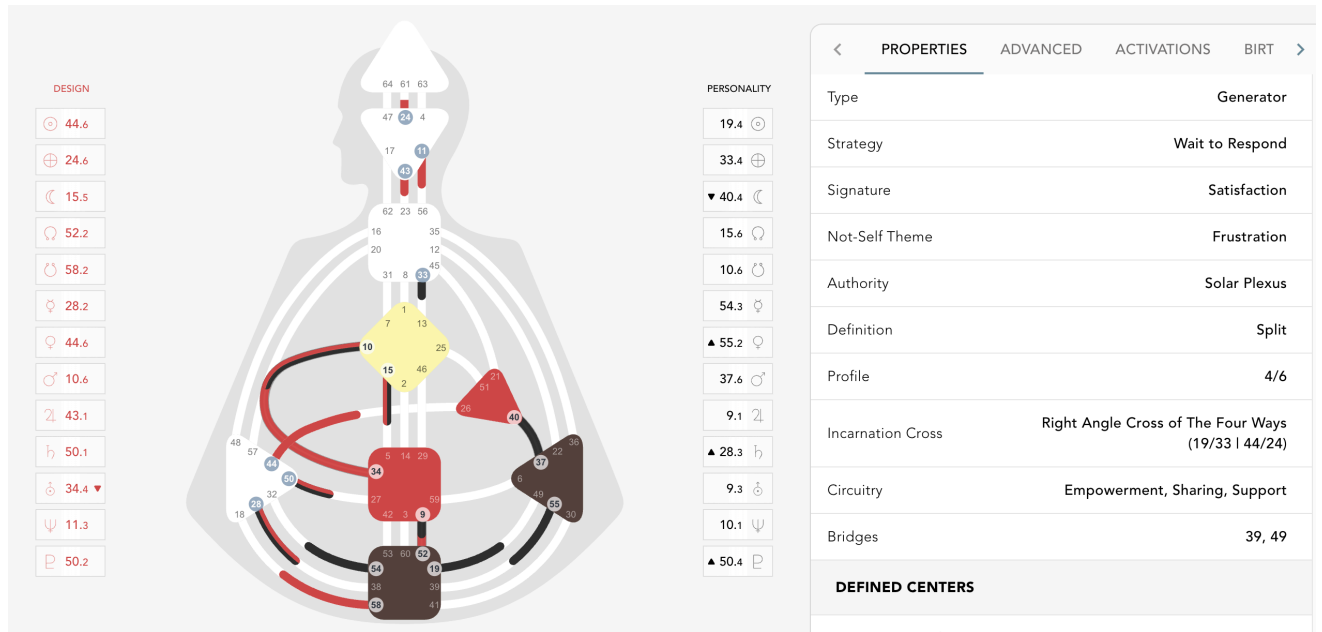

#3 Texas Takedown

Roy Morden

Dale Potter

JD Moss

Carmen Martinez

Clive Rhodes

Bardh Kelmen