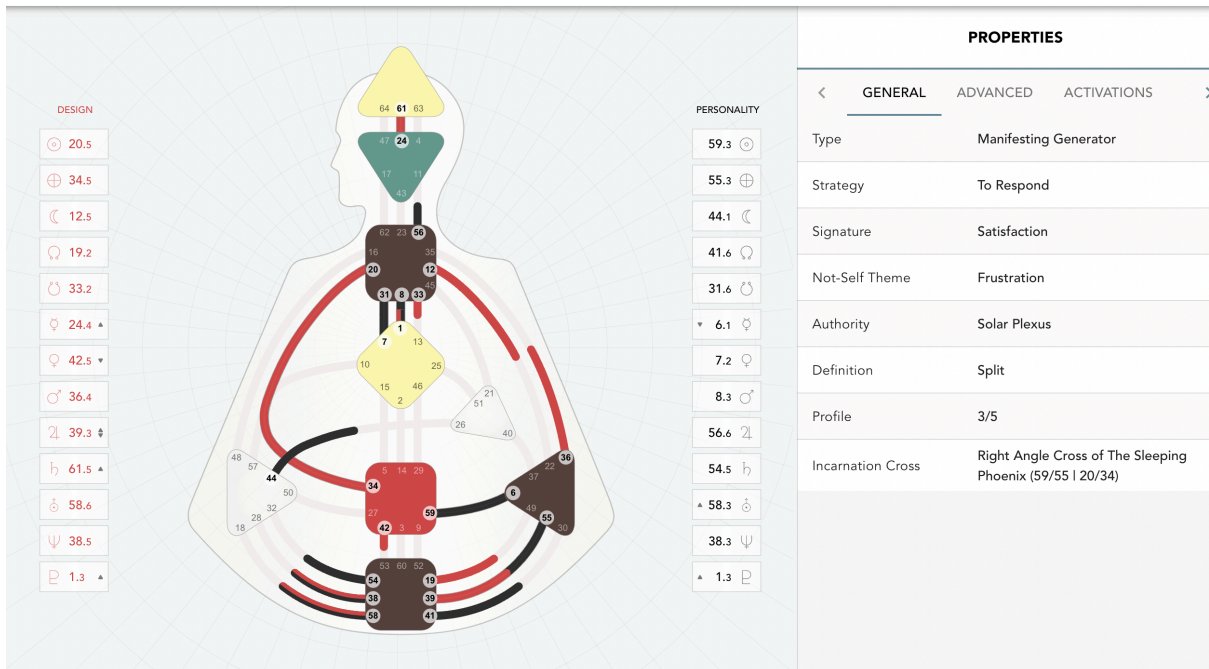

Rita Jane Byrd